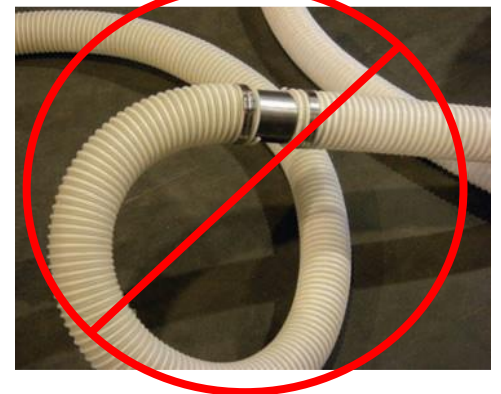

Hose Connectors that Swivel

Accessories to Increase your Productivity

Intec's proprietary line of hose connectors that swivel provide many benefits & opportunities to increase your productivity:

- ✓ **Freedom and Agility to move around**
 - ✓ reduces tangles & kinks.
- ✓ **Reduced user Fatigue**
 - ✓ no longer fighting the hose
- ✓ **Longer Hose Life**
 - ✓ Reducing kinks increases hose life
- ✓ **Simplify Hose Connections**
 - ✓ Grooved sections easily fit into hose
- ✓ **Durable**
 - ✓ Made out of long lasting urethane

Applications are many:

- Attic insulation installs
- Lawn & Garden
- Wall fill applications
- Car wash applications
- Vacuuming
- Many additional uses...

Straight swivel hose connectors (see next page for tapered swivel hose connectors)

Intec tapered swivel reducer benefits:

- ✓ **Eliminate hose plugging**
 - ✓ gradual diameter reduction reduces clogging
- ✓ **Freedom and Agility to move around**
 - ✓ reduces tangles & kinks.
- ✓ **Reduced user Fatigue**
 - ✓ no longer fighting the hose
- ✓ **Longer Hose Life**
 - ✓ Reducing kinks increases hose life
- ✓ **Simplify Hose Connections**
 - ✓ Grooved sections easily fit into hose
- ✓ **Durable**
 - ✓ Made out of long lasting urethane

How does it work

The increased length due to the gradual taper allows the insulation material to slowly transition from one orifice size to another. The tapered swivel reducers will perform equally well with either cellulose or fiberglass material. Also, since these reducers are not made of steel, they will not build up rust which contributes to hose plugging issues.