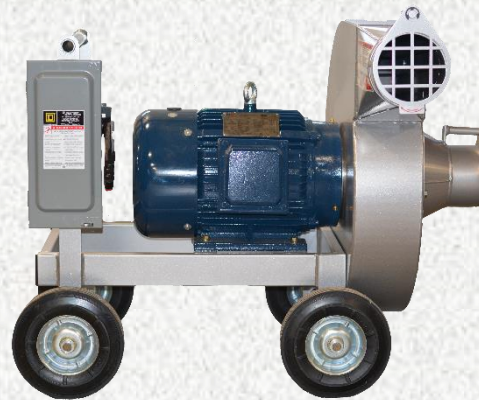

The *VORTEC VOLT 440* is quiet, exhausts no fumes, and is powered by 15hp three-phase 440V electrical power:

Best used in a commercial building where heavy duty air movement is required.

VORTEC VOLT 440

Patent D738406S
Patents Pending

Engineered for High Productivity

industry standard
impeller

VORTEC 440
impeller

Built-to-Last for High Value Generation

- IMPELLER
- ✓ Oversized
- ✓ Abrasive Resistant
- ✓ Precision balanced
- WHEELS – run flat
- SHROUD – long lasting
- ✓ Extra thick shroud with Abrasive Resistant steel in major wear area
- ✓ powder coated

MEGA Beast Cyclone Fiber Force FORCE/2 HP FORCE/3 HP2 TURBO FORCE FORCE 5250 FORCE 5650 FORCE 5850

Specifications

- Body: Powder-coated Steel with run-flat wheels.
- Weight: 547 lbs.
- Impeller: 20" extra deep.
- Inlet: 6" standard; 8" optional. User can change as desired.
- Outlet: 6" standard, 8" optional
- Motor: 15hp 440V three phase.
- Fuel: electricity.
- 1 year limited warranty.

Specifications subject to change; contact Intec for current specifications

Features

Electrical Box with knife switch & fuses to provide controls & overload protection

Inlet that quickly converts from 6" to 8" diameter w/ optional flanged inlet