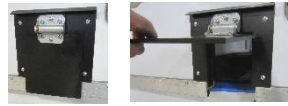

Engineered for High Productivity

Built-to-Last for High Value Generation

FORCE[®]

Insulation Blowing Machines

Overview

Access Doors

Part #: 77205-00
Description:
Hose Access Door

Part #: 77205-10
Description:
Fuel Access Door

Part #'s:
• 77134-01
• 77134-02
Description:
• 6' Aluminum E-Track Standoff Set
• 4' Aluminum E-Track Standoff Set

E Track Pump Holders

Part #'s:
• 77055-01-RED
• 77056-01-BLUE

Description: E*Track Pump Holders. Shown holding pump on E*Track