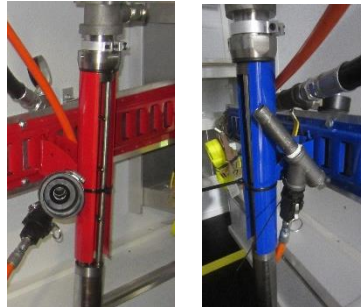

Cabinets

Part #: 77214-00
Description: Aluminum Wall Cabinet

Drum Stop

Part #'s: 77011-00
Description: Yellow Drum Stop

E-Tracks with stand-offs

*Beneficial to go over wheel well in 8-1/2' wide trailers
Offered in 4' (2 drums) & 6' (3 drums) lengths*

Part #'s:
• 77134-01
• 77134-02
Description:
• 6' Aluminum E-Track Standoff Set
• 4' Aluminum E-Track Standoff Set

E Track Pump Holders

Part #'s:
• 77055-01-RED
• 77056-01-BLUE

Description: E*Track Pump Holders. Shown holding pump on E*Track