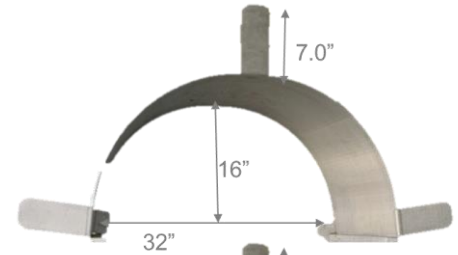

Part #'s:
• 77134-01
• 77134-02
Description:
• 6' Aluminum E-Track Standoff Set
• 4' Aluminum E-Track Standoff Set

E Track Pump Holders

Part #'s:
• 77055-01-RED
• 77056-01-BLUE

Description: E*Track Pump Holders. Shown holding pump on E*Track

Spray Foam Hose Hooks

Part #'s: 77081-10
Description: Spray Foam Hose Hooks. Used on ceiling to allow spray hose to span from reactor to hose hood with ease in removing hose when beneficial.

Hose Hooks

Part #: 77081-00
Description: Fresh Air Hose Hook

Hose Hood

Part #: 77080-00
Description: Aluminum Hose Hood

Part #: 77080-10
Description: Aluminum Hose Hood with two shelves

Shelving Units

Part #: 77301-00
Description: Aluminum Shelving unit. Each shelf has lip to keep items in shelf while moving. Comes with one shelf divider (77306-00 for more). Stackable. Feet optional.