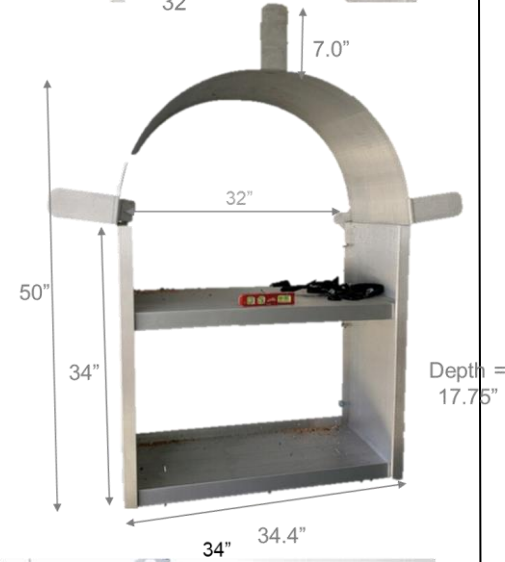

Part #'s:
• 77134-01
• 77134-02
Description:
• 6' Aluminum E-Track Standoff Set
• 4' Aluminum E-Track Standoff Set

E Track Pump Holders

Part #'s:
• 77055-01-RED
• 77056-01-BLUE

Description: E*Track Pump Holders. Shown holding pump on E*Track

Spray Foam Hose Hooks

Part #'s: 77081-10
Description: Spray Foam Hose Hooks. Used on ceiling to allow spray hose to span from reactor to hose hood with ease in removing hose when beneficial.

Hose Hooks

Part #: 77081-00
Description: Fresh Air Hose Hook

Hose Hood

Part #: 77080-00
Description: Aluminum Hose Hood

Part #: 77080-10
Description: Aluminum Hose Hood with two shelves

Shelving Units

Part #: 77301-00
Description: Aluminum Shelving unit. Each shelf has lip to keep items in shelf while moving. Comes with one shelf divider (77306-00 for more). Stackable. Feet optional.