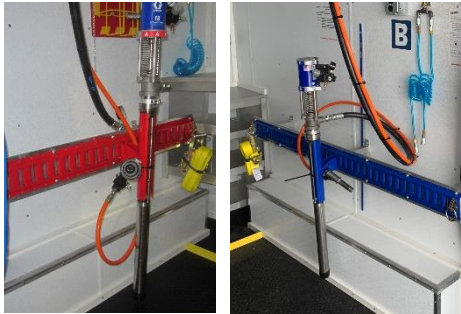

SPF Foam Rig Accessories of Interest

Looking to enhance your rig's storage & capabilities to increase productivity...

- Access Doors
 - Spray Hose & Fuel
- Cabinets
- Drum Holders
 - with and without wall standoffs
- Drum Stops
- Hose Hooks
 - Fresh Air or Spray Hose
- Hose Hoods
 - With & without built-in shelving
- Pump Holders
- Safety Items
 - Eyewash Stations
 - MSDS Compliance Display Box
 - Spill Kit
- Shelving Units
 - Use individual or stack

Engineered for High Productivity

Built-to-Last for High Value Generation

FORCE[®]

Insulation Blowing Machines

Overview

Access Doors

Part #: 77205-00
Description:
Hose Access Door

Part #: 77205-10
Description:
Fuel Access Door

Cabinets

Part #: 77214-00
Description: Aluminum Wall Cabinet

Drum Stop

Part #'s: 77011-00
Description: Yellow Drum Stop

E-Tracks with stand-offs

*Beneficial to go over wheel well in 8-1/2' wide trailers
Offered in 4' (2 drums) & 6' (3 drums) lengths*

Part #'s:
• 77134-01
• 77134-02
Description:
• 6' Aluminum E-Track Standoff Set
• 4' Aluminum E-Track Standoff Set

E Track Pump Holders

Part #'s:
• 77055-01-RED
• 77056-01-BLUE

Description: E*Track Pump Holders. Shown holding pump on E*Track